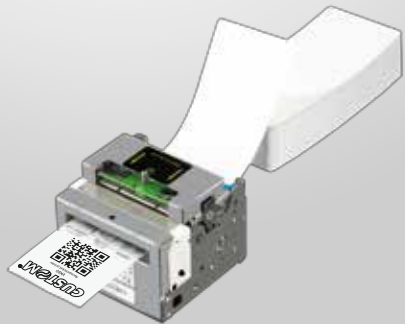

HEAVY-DUTY TICKET PRINTER MODULE

VK80

- 200 dpi/ 300 dpi best printing quality
- Paper width from 45 to 82.5mm (guide insertion included)
- Speed > of 200mm/sec
- USB and Ethernet interface
- 1D/ 2D barcodes printing capability (PDF417, DATAMATRIX)
- True fonts: European, Chinese, Russian, any international font drag&drop easy upload
- Highly reliable cutter: > of 1.500.000 cuts
- Sensors: ticket presence, head temperature, black mark, ticket presence on output, printing head unit open
- Network printer, programmable IP address
- Connectors behind chassis for very flexible kiosk integration
- Powerful engine for big paper rolls
- Optional: paper roll holder for 60 to 82.5mm paper width and near paper end sensor with cable

SOFTWARE FEATURES

- Total remote management by internal Web Server
- Automatic e-mail sending for service purpose
- Remote Logo and Font uploading
- Drivers available in the printer flash disk
- Remote Status Monitor
- Full Windows Status Monitor driver
- Self-installing Driver for WinXP/Vista/7
- Linux Driver (C.U.P.S.)
- JavaPOS Driver
- EthLocator SW to search printers connected to the network and then configure parameters
- CePrinterSet software